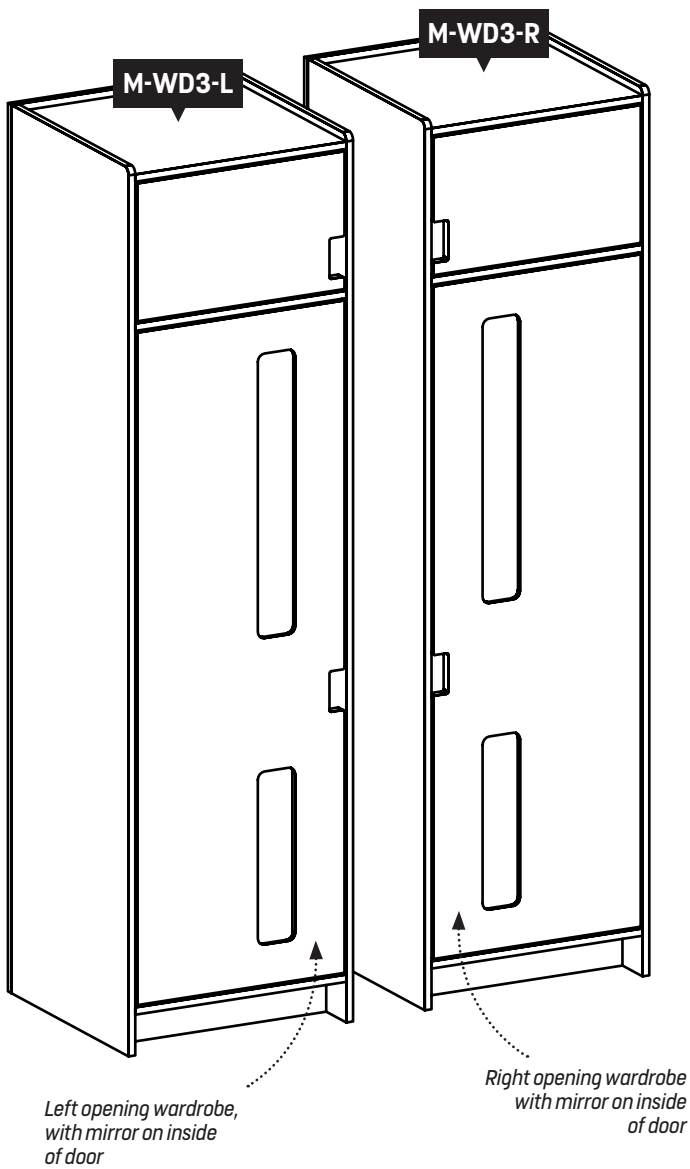

M-CB6 | Large open shelving unit with divider

Prop up, sort and show off your favorite books and photos

£172
BIRCH

£180
CHERRY

H: 300mm | W: 1200mm | D: 300mm

EXCLUDING VAT & FITTING

M-WD1 | Large double wardrobe

Hang all your clothes, shoes & hats in this cavernous wardrobe

£1,174
BIRCH

£1250
CHERRY

H: 2160mm | W: 1200mm | D: 600mm

EXCLUDING VAT & FITTING

M-C10 | Large drawer cabinet on castors

Easily sort your clothes into the large drawers in this mobile cabinet

£473
BIRCH

£496
CHERRY

H: 700mm | W: 900mm | D: 500mm

EXCLUDING VAT & FITTING

M-WD3-L/R | Single wardrobe, left/right opening

For total bedroom flexibility, choose these slimline wardrobe units

£660	£710
BIRCH	CHERRY

EXCLUDING VAT & FITTING

H: 2185mm | W: 600mm | D: 600mm

M-WD2 + M-SH3 + M-CB9 | Single wardrobe with dressing table / bureau

Spend time at your dressing table to look and feel your best for the day

£1054	£1113
BIRCH	CHERRY