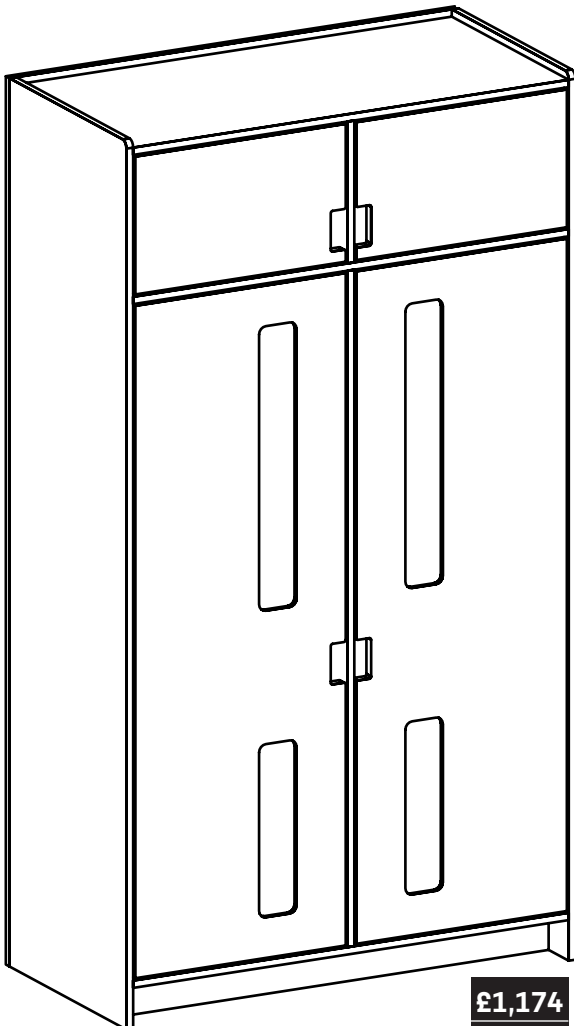

H: 400mm | W: 300mm | D: 300mm

EXCLUDING VAT & FITTING

M-CB3 | Medium open shelving unit

Keep your valuable keepsakes safe but still on display

£125
BIRCH

£131
CHERRY

H: 300mm | W: 900mm | D: 300mm

EXCLUDING VAT & FITTING

M-CB6 | Large open shelving unit with divider

Prop up, sort and show off your favorite books and photos

£172
BIRCH

£180
CHERRY

H: 300mm | W: 1200mm | D: 300mm

EXCLUDING VAT & FITTING

M-WD1 | Large double wardrobe

Hang all your clothes, shoes & hats in this cavernous wardrobe

£1,174
BIRCH

£1250
CHERRY

H: 2160mm | W: 1200mm | D: 600mm

EXCLUDING VAT & FITTING

M-C10 | Large drawer cabinet on castors

Easily sort your clothes into the large drawers in this mobile cabinet