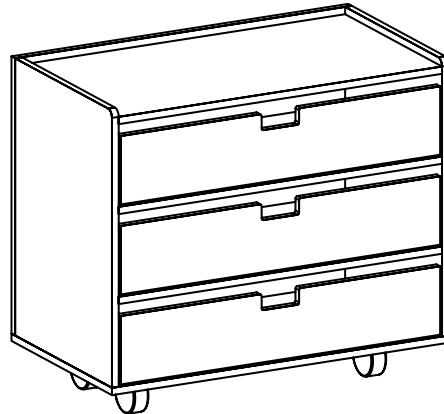

Hang all your clothes, shoes & hats in this cavernous wardrobe

£1,174
BIRCH

£1250
CHERRY

H: 2160mm | W: 1200mm | D: 600mm

EXCLUDING VAT & FITTING

M-C10 | Large drawer cabinet on castors

Easily sort your clothes into the large drawers in this mobile cabinet