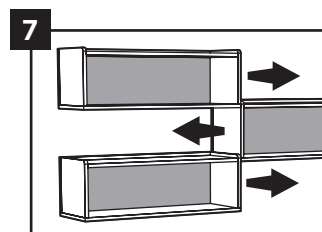

Drawer and door cut-throughs to provide quick overview of stored items and easy opening even with arthritic fingers.

Rounded corners reduce chance of injury.

Featherlight opening doors and drawers with soft close, all metal, Austrian engineered hardware.