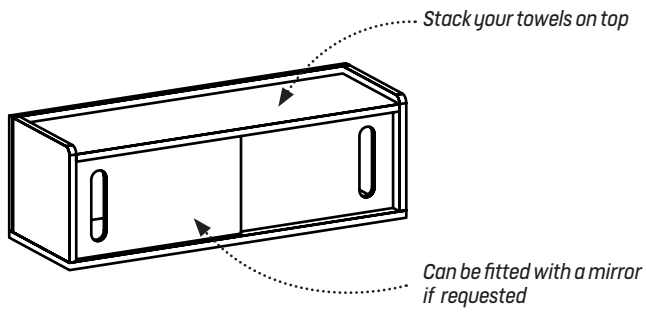

M-CB4 | Medical cabinet with 2 sliding doors

Keep medication safe and dry inside and store towels on top

£196	£204
BIRCH	CHERRY

EXCLUDING VAT & FITTING

H: 300mm | W: 900mm | D: 300mm