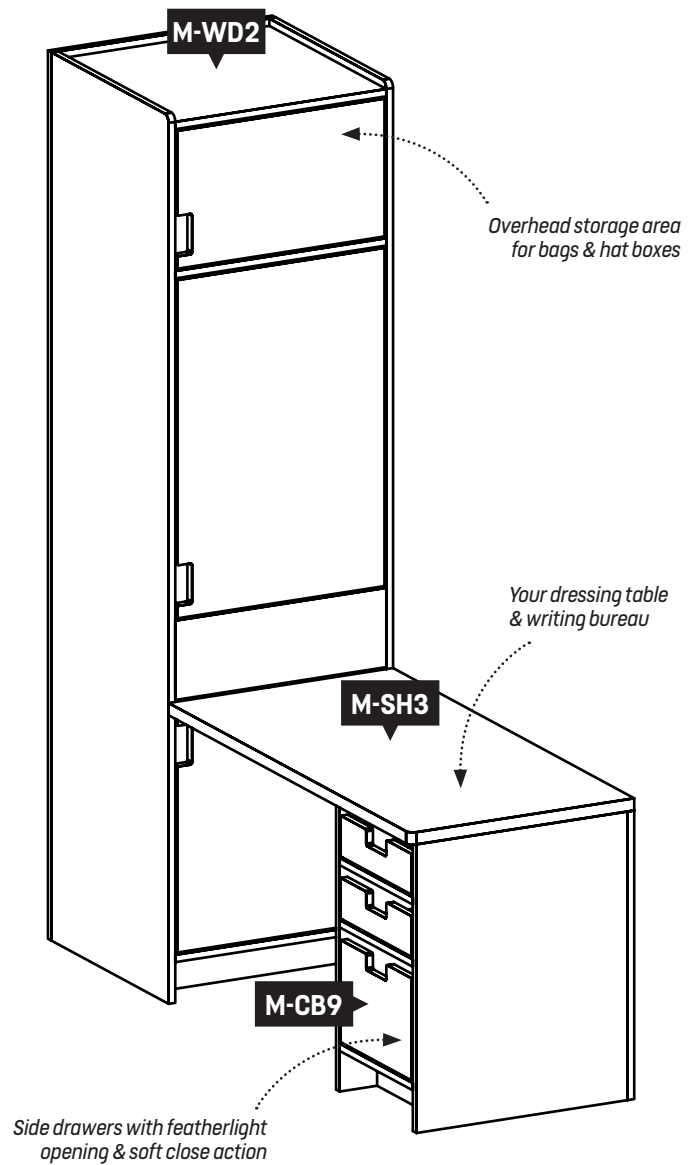

M-CB6 | Large open shelving unit with divider

Prop up, sort and show off your favorite books and photos

£172
BIRCH

£180
CHERRY

H: 300mm | W: 1200mm | D: 300mm

EXCLUDING VAT & FITTING

M-WD1 | Large double wardrobe

Hang all your clothes, shoes & hats in this cavernous wardrobe

£1,174
BIRCH

£1250
CHERRY

H: 2160mm | W: 1200mm | D: 600mm

EXCLUDING VAT & FITTING

M-C10 | Large drawer cabinet on castors

Easily sort your clothes into the large drawers in this mobile cabinet

£473
BIRCH

£496
CHERRY

H: 700mm | W: 900mm | D: 500mm

EXCLUDING VAT & FITTING

M-WD3-L/R | Single wardrobe, left/right opening

For total bedroom flexibility, choose these slimline wardrobe units

£660	£710
BIRCH	CHERRY

EXCLUDING VAT & FITTING

H: 2185mm | W: 600mm | D: 600mm

M-WD2 + M-SH3 + M-CB9 | Single wardrobe with dressing table / bureau

Spend time at your dressing table to look and feel your best for the day

£1054	£1113
BIRCH	CHERRY