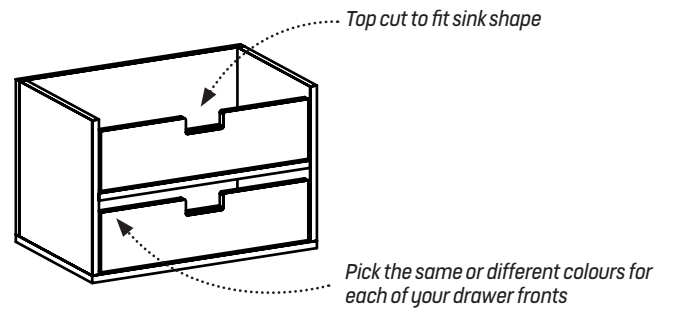

M-CB11 | Basin cabinet with 2 drawers

Keep your spare toiletries & bathroom cleaning products tidied away

£202	£214
BIRCH	CHERRY

EXCLUDING VAT & FITTING

H: 400mm | W: 600mm | D: 380mm