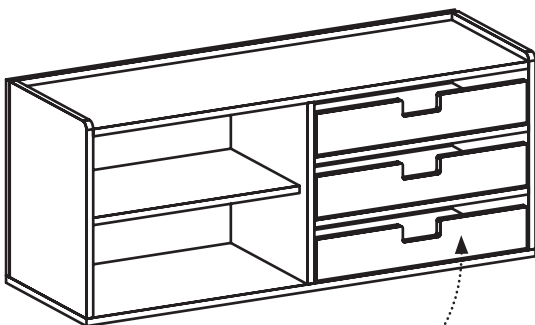

M-CB7 | Cabinet with 3 drawers and open shelving

Neatly organise all those smaller items in this flexible unit

Pick the same or different colours for each of your drawer fronts

£348	£371
BIRCH	CHERRY

H: 400mm | W: 1200mm | D: 400mm

EXCLUDING VAT & FITTING